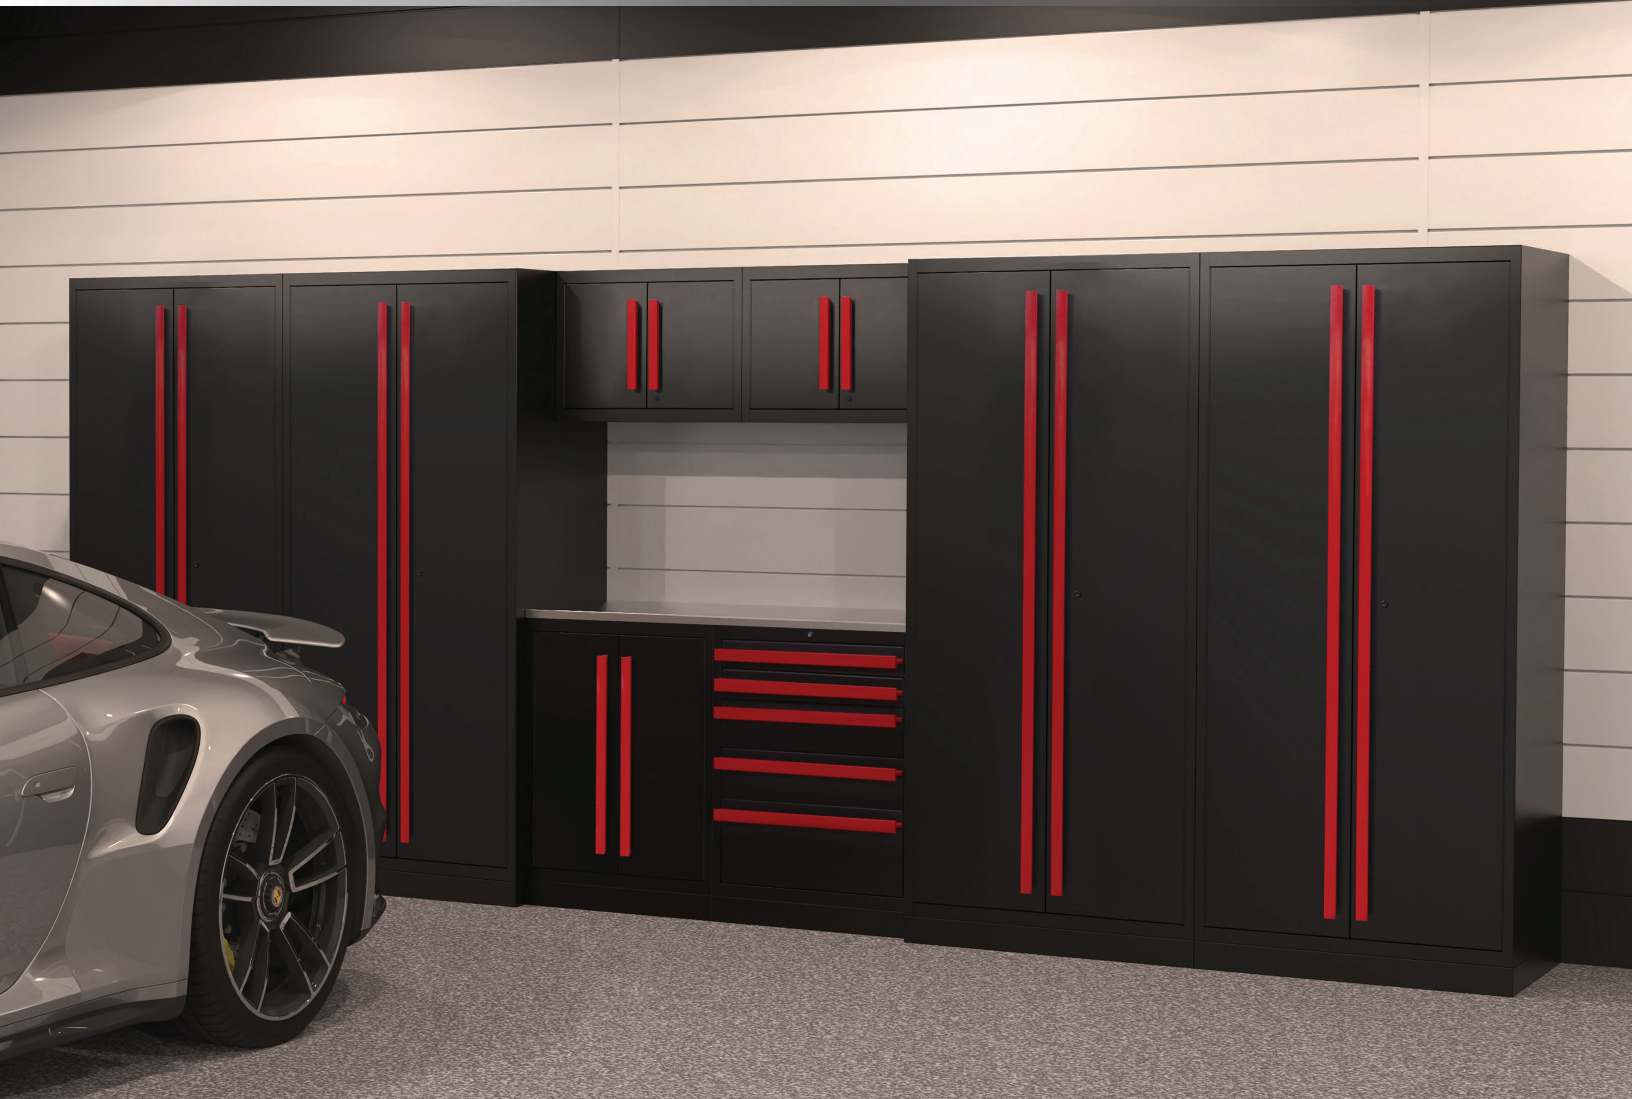

PRO Series Cabinets

by  CrownWall®

The PRO Series Cabinets are the perfect solution for storing and organizing your things in your garage, basement, or any other part of your home. Sold individually, or in a variety of configurations.

PRO Series Cabinet Components

7 Piece Set Shown

2 Door Wall Cabinet

Dimensions:
24" W x 14" D x 20" H

2 Door Base Cabinet

Dimensions:
24" W x 21.75" D x 34.75" H
(With feet installed)

Tall Cabinet

Dimensions:
32" W x 24" D x 80" H
(With feet installed)

5 Drawer Base Cabinet

Dimensions:
24" W x 21.75" D x 34.75" H
(With feet installed)

Stainless Steel Work Surfaces

Available in three sizes
- 24" (for individual base units)
- 48" (for covering 2 base units)
- 72" (for covering 3 base units)

Key Features

18 GAUGE STEEL
Strong Construction

Easy Glide Drawers

Ports for Wiring
(Except with 5 Drawer Cabinet)

Soft Close Hinges

Removable Kick Plates
(Except on Wall Cabinet)

Adjustable Feet

Secure Locking Mechanisms